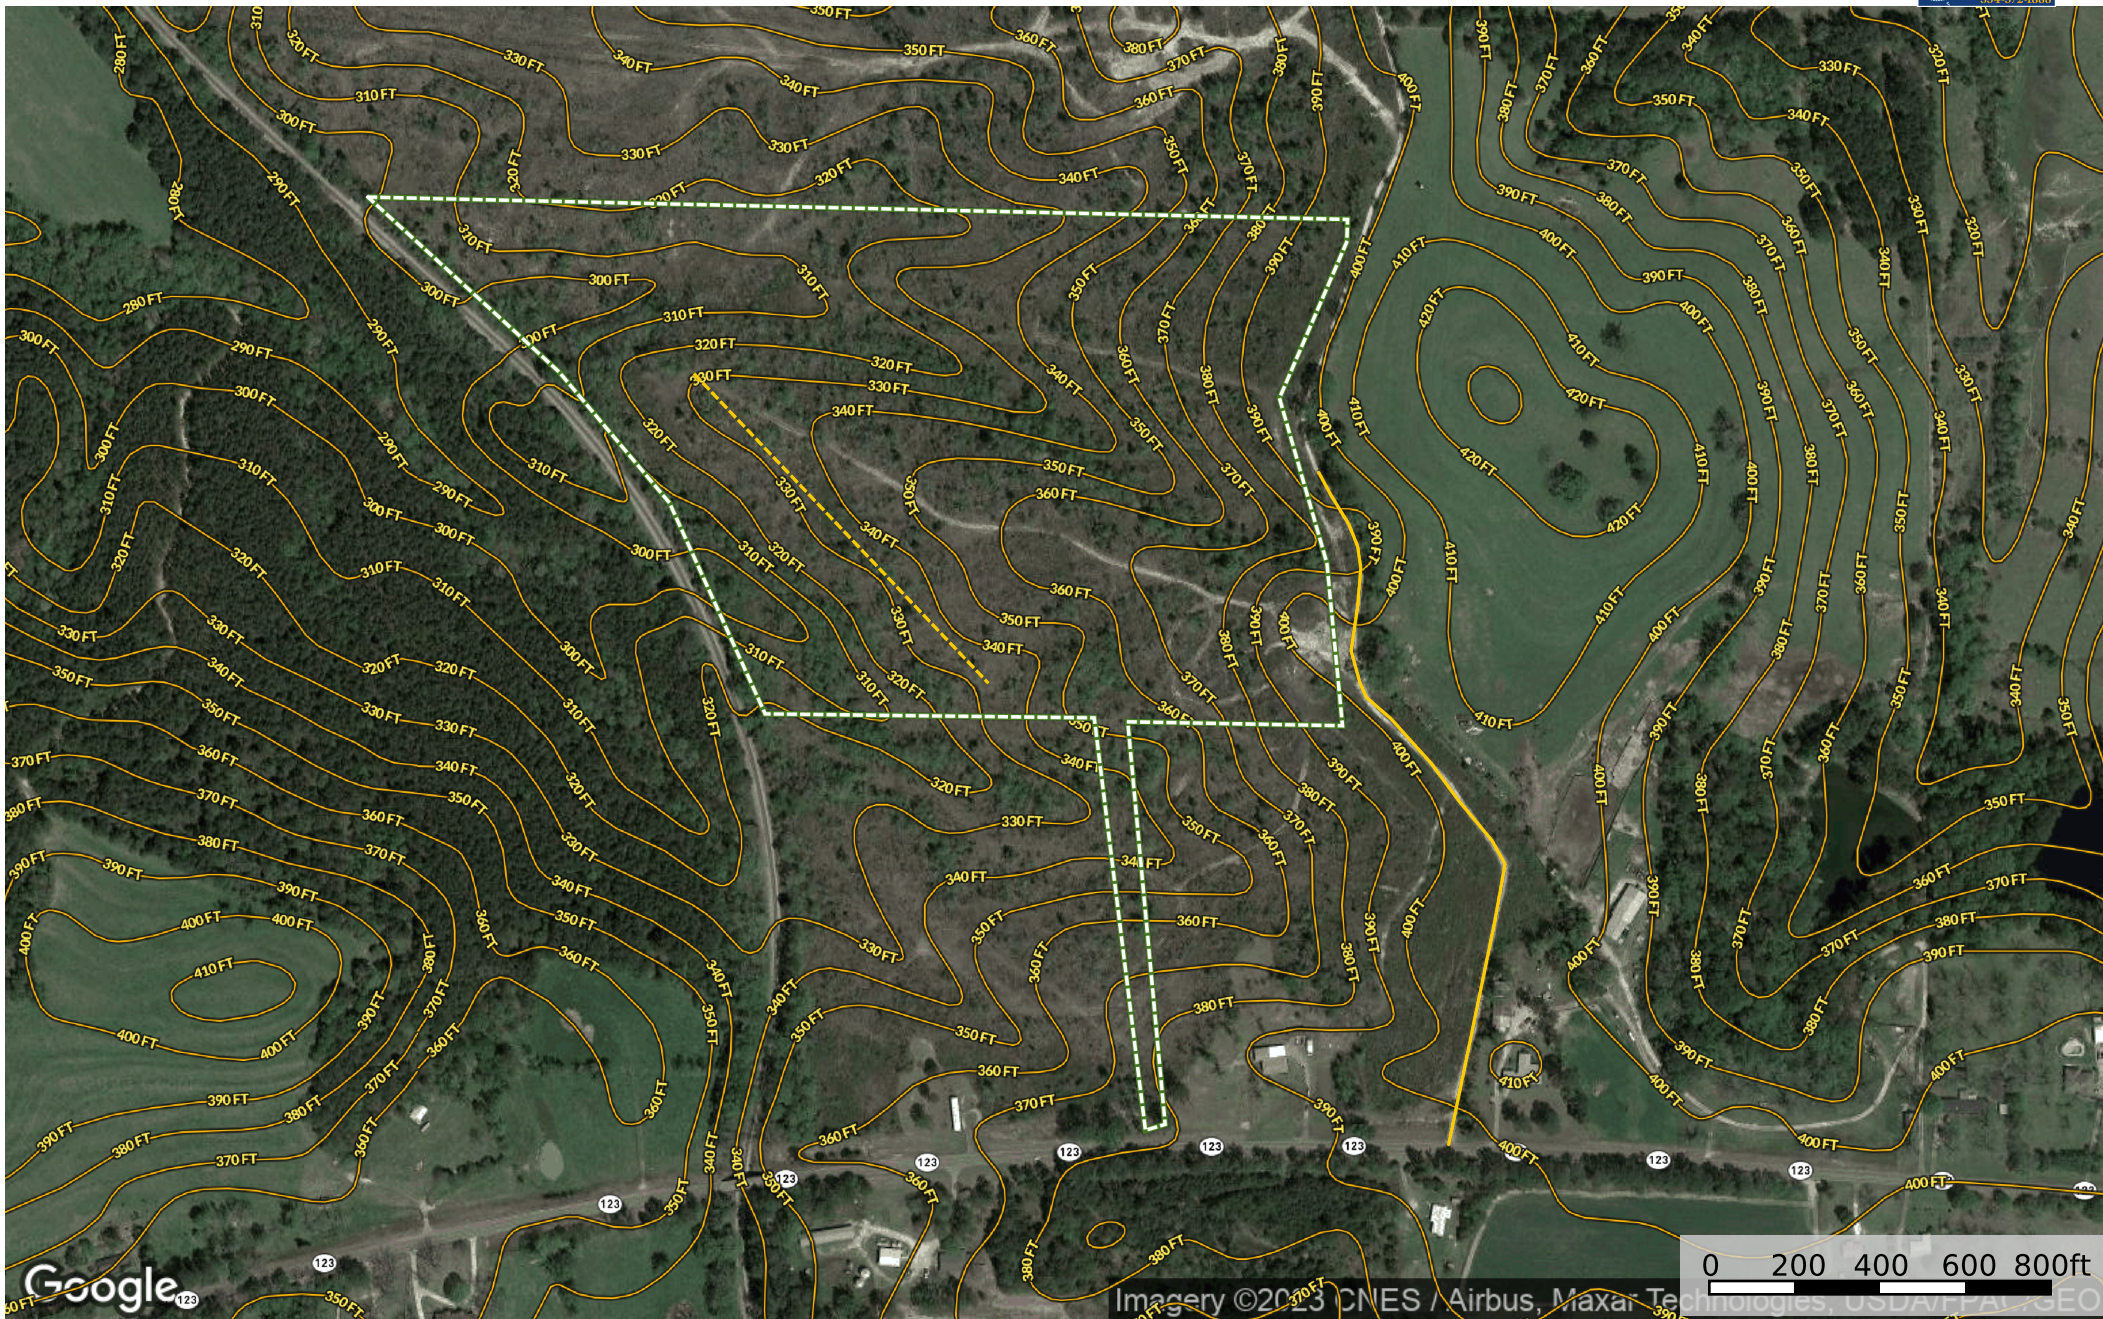

Ariton Destination
Dale County, Alabama, 50 AC +/-

--- Road / Trail — Primary Road □ Boundary